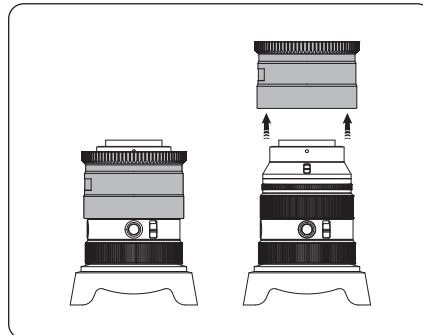

LG-SEL-1635-GM2

Zoom Gear for
Sony FE 16-35mm F2.8 GM II

QUICK MANUAL

* Also compatible with Sony FE 24-70mm F2.8 GM II