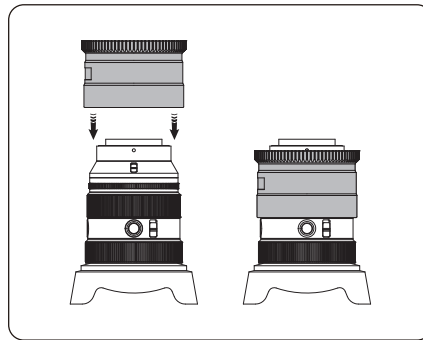

LG-SEL-1635-GM2

Zoom Gear for
Sony FE 16-35mm F2.8 GM II

QUICK MANUAL

* Also compatible with Sony FE 24-70mm F2.8 GM II