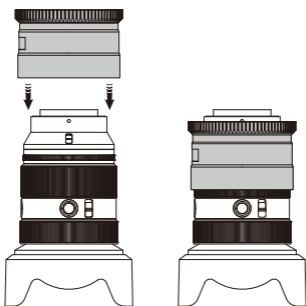

LG-SEL-2470-GM2

Zoom Gear for
Sony FE 24-70mm F2.8 GM II

QUICK MANUAL

* Also compatible with Sony FE 16-35mm F2.8 GM II