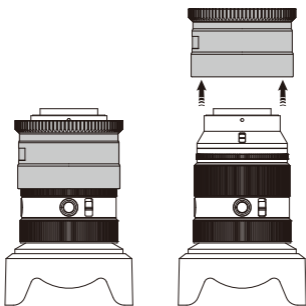

LG-SEL-2470-GM2

Zoom Gear for
Sony FE 24-70mm F2.8 GM II

QUICK MANUAL

* Also compatible with Sony FE 16-35mm F2.8 GM II